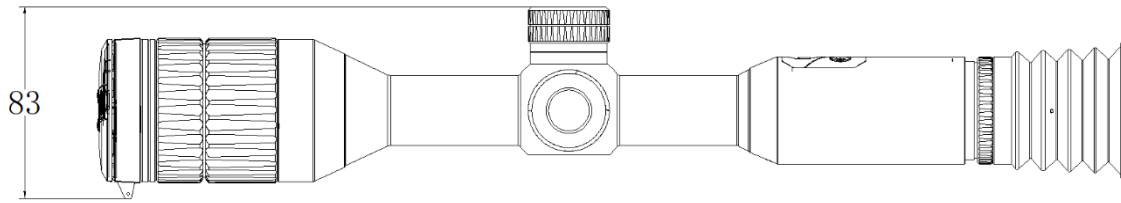

Specification

MAIN	
MAX. RESOLUTION	1920 × 1080
FRAME RATE	50 Hz
LENS (FOCAL LENGTH)	50 mm
MIN. FOCUSING DISTANCE	3 m
FIELD OF VIEW	7.7° × 5.8°
APERTURE	F1.2
MAGNIFICATION	3.5×
IR ILLUMINATOR WAVELENGTH	850 nm
DETECTION RANGE	Day: 600 m Night: 600 m
IMAGE DISPLAY	
DISPLAY	1024 × 768, 0.39 inch, OLED
IMAGE MODE	Day, Night
EXIT PUPIL	5 mm
EYE RELIEF	60 mm
DIOPTER (RANGE)	-5 D to 5 D
SYSTEM	
DIGITAL ZOOM	1x, 2x, 4x
CAPTURE RESOLUTION	1440 × 1080
RECORD VIDEO	On-board video recording
STANDBY MODE	Yes
PIP	Yes
CAPTURE SNAPSHOT	Yes
FREEZE ZEROING	Yes
RECOIL-ACTIVATION RECORDING	Yes
RECORD VIDEO RESOLUTION	1440 × 1080
MAX. RECOIL	1000 g
RETICLE	Yes
AUDIO RECORDING	Yes
WI-FI HOTSPOT	Yes, HIKMICRO Sight APP
STORAGE	Built-in EMMC (64 GB)

POWER SUPPLY	
BATTERY TYPE	Two rechargeable Lithium batteries (internal) and one replaceable CR123A (external)
BATTERY OPERATING TIME	12 hours continuous running (@25°C, Wi-Fi off)
BATTERY CAPACITY DISPLAY	Yes
ANTI-REVERSE BATTERY CONNECTION	Yes
OVERVOLTAGE PROTECTION	Yes
POWER SUPPLY	5 VDC/2 A, USB Type-C interface Supports QC3.0
GENERAL	
WORKING TEMPERATURE	-30°C to 55°C (-22°F to 131°F)
DIMENSION	442 mm × 78.1 mm × 83.5 mm
WEIGHT	1062 g without eyepiece and CR123A
PROTECTION LEVEL	IP67

Available Model

HM-TR3D-50Q/WV-A50T

Dimension

Unit: mm

Accessories

Quick Start Guide
(x1)

Battery CR123A (x2)

Type-C Cable (x1)